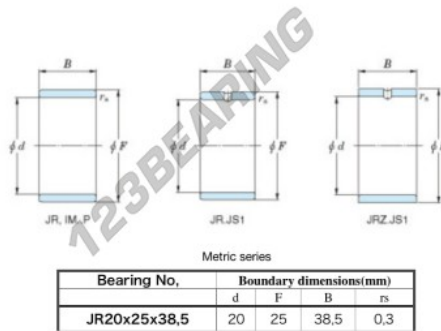

## Inner ring JR20X25X38.50-JTEKT - JR20X25X38.50-JTEKT

<https://www.123bearing.ca/bearing-housing/needle-roller-bearin/inner-ring/jr20x25x38.50-jtekt>

Boundary dimensions

## PRODUCT FEATURES

Brand	JTEKT
N° Ean13	3616060799401
Inside diameter	20 mm
Outside diameter	25 mm
Thickness	38.5 mm
Type	JR
Packaging	1

[contact@123bearing.ca](mailto:contact@123bearing.ca)

+1(646) 712 9672