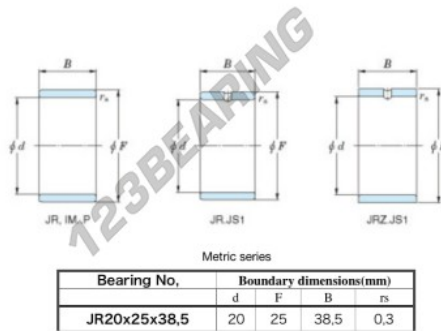

Inner ring JR20X25X38.50-JTEKT - JR20X25X38.50-JTEKT

<https://www.123bearing.ca/bearing-housing/needle-roller-bearin/inner-ring/jr20x25x38.50-jtekt>

Boundary dimensions

PRODUCT FEATURES

Brand	JTEKT
N° Ean13	3616060799401
Inside diameter	20 mm
Outside diameter	25 mm
Thickness	38.5 mm
Type	JR
Packaging	1