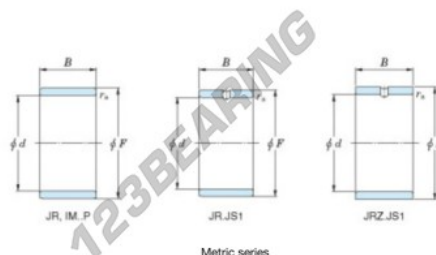

## Inner ring JR25X29X20-JTEKT - JR25X29X20-JTEKT

<https://www.123bearing.ca/bearing-housing/needle-roller-bearing/inner-ring/jr25x29x20-jtekt>

Boundary dimensions

Metric series

Bearing No.	Boundary dimensions(mm)			
	d	F	B	rs
JR25x29x20	25	29	20	0,3

## PRODUCT FEATURES

Brand	JTEKT
N° Ean13	3616060799746
Inside diameter	25 mm
Outside diameter	29 mm
Thickness	20 mm
Type	JR
Packaging	1

[contact@123bearing.ca](mailto:contact@123bearing.ca)

+1(646) 712 9672