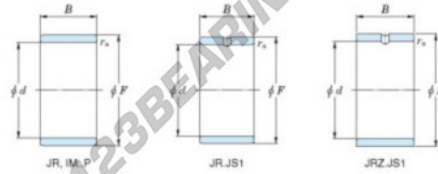

Inner ring JR25X30X16-JTEKT - JR25X30X16-JTEKT

<https://www.123bearing.ca/bearing-housing/needle-roller-bearing/inner-ring/jr25x30x16-jtekt>

Boundary dimensions

Metric series

Bearing No.	Boundary dimensions(mm)			
	d	F	B	rs
JR25x30x16	25	30	16	0.3

PRODUCT FEATURES

Brand	JTEKT
N° Ean13	3616060799760
Inside diameter	25 mm
Outside diameter	30 mm
Thickness	16 mm
Type	JR
Packaging	1

contact@123bearing.ca

+1(646) 712 9672

CRT4 de Lesquin 60 Rue Du Haut De Sainghin 59273 Fretin FRANCE