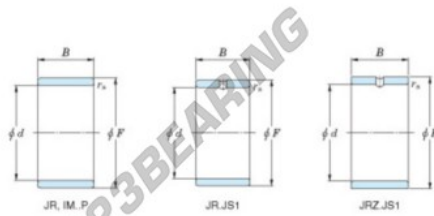

Inner ring JRZ30X35X18JS1-JTEKT - JRZ30X35X18JS1-JTEKT

<https://www.123bearing.ca/bearing-housing/needle-roller-bearing/inner-ring/jrz30x35x18js1-jtekt>

Boundary dimensions

Metric series

Bearing No.	Boundary dimensions(mm)			
	d	F	B	rs
JRZ30x35x18JS1	30	35	18	0.3

PRODUCT FEATURES

Brand	JTEKT
N° Ean13	3616060799944
Inside diameter	30 mm
Outside diameter	35 mm
Thickness	18 mm
Type	JR...JS1
Packaging	1

contact@123bearing.ca

+1(646) 712 9672

CRT4 de Lesquin 60 Rue Du Haut De Sainghin 59273 Fretin FRANCE