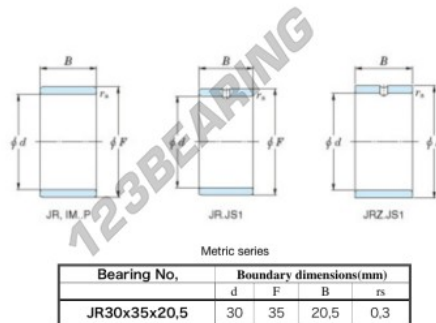

Inner ring JR30X35X20.50-JTEKT - JR30X35X20.50-JTEKT

<https://www.123bearing.ca/bearing-housing/needle-roller-bearing/inner-ring/jr30x35x20.50-jtekt>

Boundary dimensions

PRODUCT FEATURES

Brand	JTEKT
N° Ean13	3616060799975
Inside diameter	30 mm
Outside diameter	35 mm
Thickness	20.5 mm
Type	JR
Packaging	1