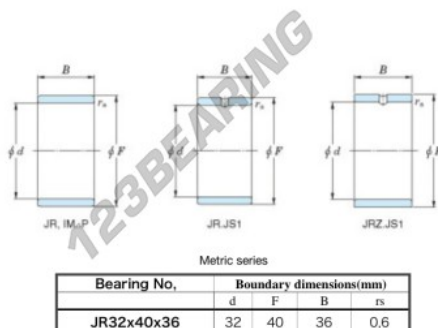

## Inner ring JR32X40X36-JTEKT - JR32X40X36-JTEKT

<https://www.123bearing.ca/bearing-housing/needle-roller-bearing/inner-ring/jr32x40x36-jtekt>

Boundary dimensions

## PRODUCT FEATURES

Brand	JTEKT
N° Ean13	3616060800053
Inside diameter	32 mm
Outside diameter	40 mm
Thickness	36 mm
Type	JR
Packaging	1

[contact@123bearing.ca](mailto:contact@123bearing.ca)

+1(646) 712 9672