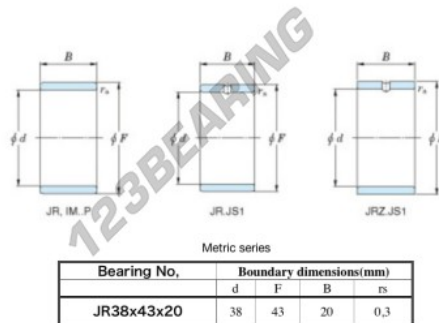

## Inner ring JR38X43X20-JTEKT - JR38X43X20-JTEKT

<https://www.123bearing.ca/bearing-housing/needle-roller-bearing/inner-ring/jr38x43x20-jtekt>

Boundary dimensions

## PRODUCT FEATURES

Brand	JTEKT
N° Ean13	3616060800190
Inside diameter	38 mm
Outside diameter	43 mm
Thickness	20 mm
Type	JR
Packaging	1

[contact@123bearing.ca](mailto:contact@123bearing.ca)

+1(646) 712 9672