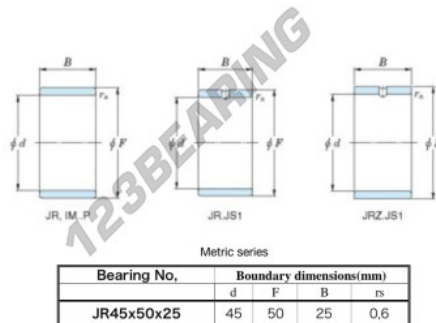

## Inner ring JR45X50X25-JTEKT - JR45X50X25-JTEKT

<https://www.123bearing.ca/bearing-housing/needle-roller-bearing/inner-ring/jr45x50x25-jtekt>

Boundary dimensions

### PRODUCT FEATURES

Brand	JTEKT
N° Ean13	3616060800350
Inside diameter	45 mm
Outside diameter	50 mm
Thickness	25 mm
Type	JR
Packaging	1
Standard	No standard

[contact@123bearing.ca](mailto:contact@123bearing.ca)