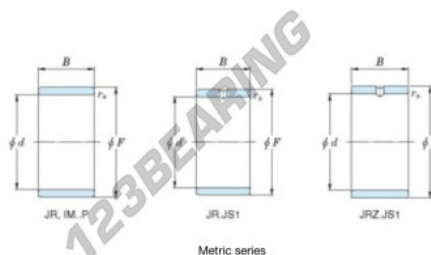

## Inner ring JR45X55X20-JTEKT - JR45X55X20-JTEKT

<https://www.123bearing.ca/bearing-housing/needle-roller-bearing/inner-ring/jr45x55x20-jtekt>

Boundary dimensions

Bearing No.	Boundary dimensions(mm)			
	d	F	B	rs
JR45x55x20	45	55	20	1

## PRODUCT FEATURES

Brand	JTEKT
N° Ean13	3616060800466
Inside diameter	45 mm
Outside diameter	55 mm
Thickness	20 mm
Type	JR
Packaging	1

[contact@123bearing.ca](mailto:contact@123bearing.ca)

+1(646) 712 9672