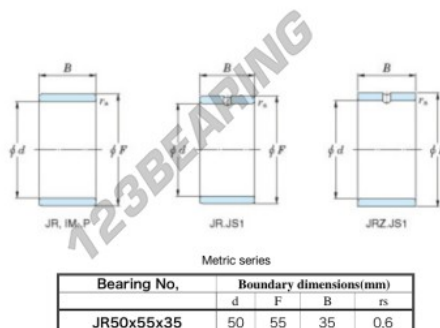

## Inner ring JR50X55X35-JTEKT - JR50X55X35-JTEKT

<https://www.123bearing.ca/bearing-housing/needle-roller-bearing/inner-ring/jr50x55x35-jtekt>

Boundary dimensions

## PRODUCT FEATURES

Brand	JTEKT
N° Ean13	3616060800510
Inside diameter	50 mm
Outside diameter	55 mm
Thickness	35 mm
Type	JR
Packaging	1

[contact@123bearing.ca](mailto:contact@123bearing.ca)

+1(646) 712 9672