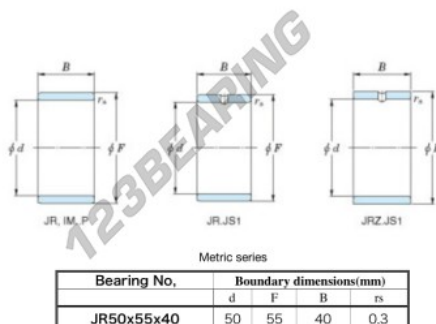

Inner ring JR50X55X40-JTEKT - JR50X55X40-JTEKT

<https://www.123bearing.ca/bearing-housing/needle-roller-bearing/inner-ring/jr50x55x40-jtekt>

Boundary dimensions

PRODUCT FEATURES

Brand	JTEKT
N° Ean13	3616060800527
Inside diameter	50 mm
Outside diameter	55 mm
Thickness	40 mm
Type	JR
Packaging	1