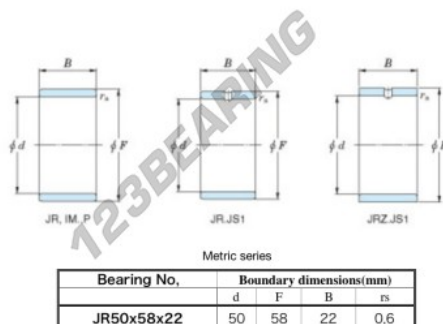

Inner ring JR50X58X22-JTEKT - JR50X58X22-JTEKT

<https://www.123bearing.ca/bearing-housing/needle-roller-bearing/inner-ring/jr50x58x22-jtekt>

Boundary dimensions

PRODUCT FEATURES

Brand	JTEKT
N° Ean13	3616060800534
Inside diameter	50 mm
Outside diameter	58 mm
Thickness	22 mm
Type	JR
Packaging	1