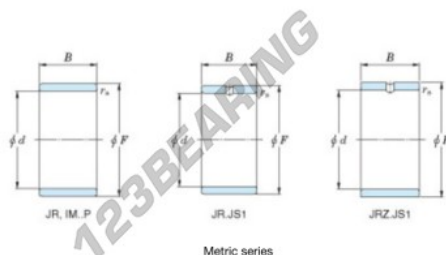

Inner ring IM-55-60-35-P-JTEKT - IM-55-60-35-P-JTEKT

<https://www.123bearing.ca/bearing-housing/needle-roller-bearing/inner-ring/im-55-60-35-p-jtekt>

Boundary dimensions

Metric series

Bearing No.	Boundary dimensions(mm)			
	d	F	B	rs
IM 55 60 35 P	55	60	35	0,65

PRODUCT FEATURES

Brand	JTEKT
N° Ean13	3616060802422
Inside diameter	55 mm
Outside diameter	60 mm
Thickness	35 mm
Type	IM...P
Packaging	1

contact@123bearing.ca

+1(646) 712 9672

CRT4 de Lesquin 60 Rue Du Haut De Sainghin 59273 Fretin FRANCE