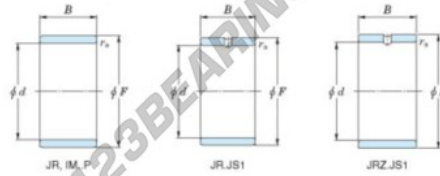

Inner ring JR55-65-30-JTEKT - JR55-65-30-JTEKT

<https://www.123bearing.ca/bearing-housing/needle-roller-bearing/inner-ring/jr55-65-30-jtekt>

Boundary dimensions

Metric series

Bearing No.	Boundary dimensions(mm)			
	d	F	B	rs
JR55x65x30	55	65	30	1

PRODUCT FEATURES

Brand	JTEKT
N° Ean13	3616060800671
Inside diameter	55 mm
Outside diameter	65 mm
Thickness	30 mm
Type	JR
Packaging	1

contact@123bearing.ca

+1(646) 712 9672

CRT4 de Lesquin 60 Rue Du Haut De Sainghin 59273 Fretin FRANCE