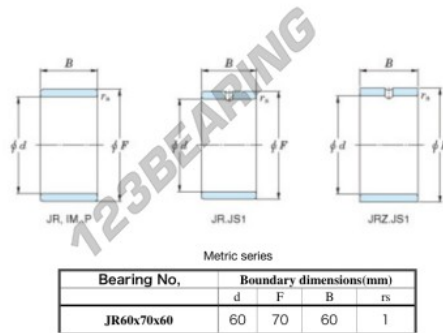

Inner ring JR60X70X60-JTEKT - JR60X70X60-JTEKT

<https://www.123bearing.ca/bearing-housing/needle-roller-bearing/inner-ring/jr60x70x60-jtekt>

Boundary dimensions

PRODUCT FEATURES

Brand	JTEKT
N° Ean13	3616060800763
Inside diameter	60 mm
Outside diameter	70 mm
Thickness	60 mm
Type	JR
Packaging	1