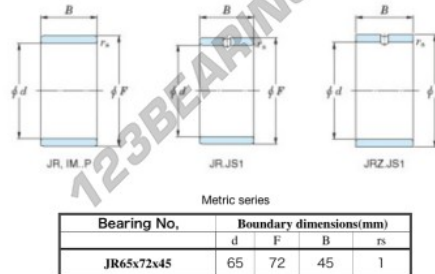

## Inner ring JR65X72X45-JTEKT - JR65X72X45-JTEKT

<https://www.123bearing.ca/bearing-housing/needle-roller-bearing/inner-ring/jr65x72x45-jtekt>

Boundary dimensions

## PRODUCT FEATURES

Brand	JTEKT
N° Ean13	3616060800787
Inside diameter	65 mm
Outside diameter	72 mm
Thickness	45 mm
Type	JR
Packaging	1

[contact@123bearing.ca](mailto:contact@123bearing.ca)

+1(646) 712 9672