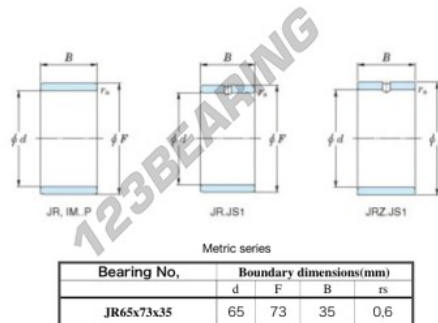

Inner ring JR65X73X35-JTEKT - JR65X73X35-JTEKT

<https://www.123bearing.ca/bearing-housing/needle-roller-bearing/inner-ring/jr65x73x35-jtekt>

Boundary dimensions

PRODUCT FEATURES

Brand	JTEKT
N° Ean13	3616060800800
Inside diameter	65 mm
Outside diameter	73 mm
Thickness	35 mm
Type	JR
Packaging	1