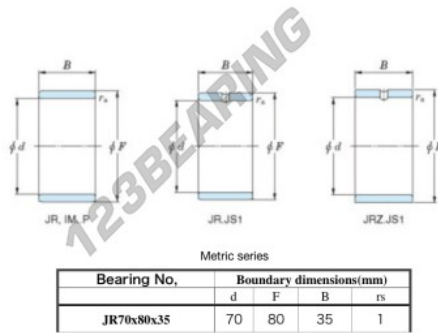

Inner ring JR70X80X35-JTEKT - JR70X80X35-JTEKT

<https://www.123bearing.ca/bearing-housing/needle-roller-bearing/inner-ring/jr70x80x35-jtekt>

Boundary dimensions

PRODUCT FEATURES

Brand	JTEKT
N° Ean13	3616060800862
Inside diameter	70 mm
Outside diameter	80 mm
Thickness	35 mm
Type	JR
Packaging	1