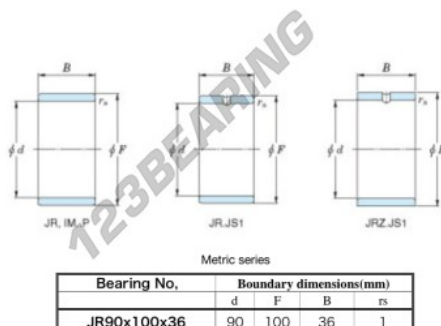

Inner ring JR90X100X36-JTEKT - JR90X100X36-JTEKT

<https://www.123bearing.ca/bearing-housing/needle-roller-bearing/inner-ring/jr90x100x36-jtekt>

Boundary dimensions

PRODUCT FEATURES

Brand	JTEKT
N° Ean13	3616060801043
Inside diameter	90 mm
Outside diameter	100 mm
Thickness	36 mm
Type	JR
Packaging	1