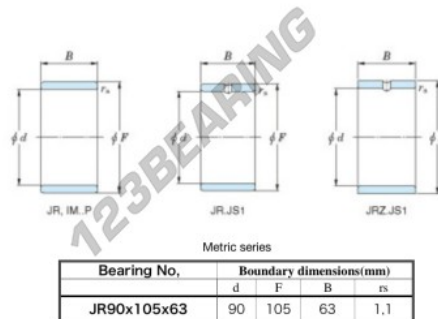

## Inner ring JR90X105X63-JTEKT - JR90X105X63-JTEKT

<https://www.123bearing.ca/bearing-housing/needle-roller-bearing/inner-ring/jr90x105x63-jtekt>

Boundary dimensions

## PRODUCT FEATURES

Brand	JTEKT
N° Ean13	3616060801074
Inside diameter	90 mm
Outside diameter	105 mm
Thickness	63 mm
Type	JR
Packaging	1

[contact@123bearing.ca](mailto:contact@123bearing.ca)

+1(646) 712 9672