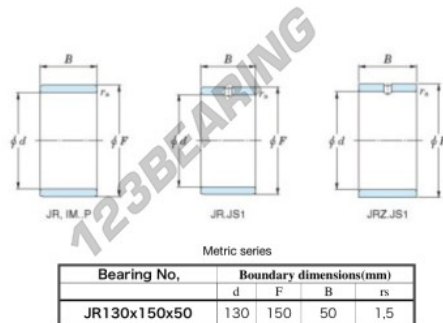

## Inner ring JR130X150X50-JTEKT - JR130X150X50-JTEKT

<https://www.123bearing.ca/bearing-housing/needle-roller-bearing/inner-ring/jr130x150x50-jtekt>

Boundary dimensions

## PRODUCT FEATURES

Brand	JTEKT
N° Ean13	3616060801203
Inside diameter	130 mm
Outside diameter	150 mm
Thickness	50 mm
Type	JR
Packaging	1

[contact@123bearing.ca](mailto:contact@123bearing.ca)

+1(646) 712 9672