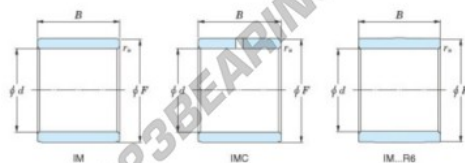

## Inner ring IM-19025-JTEKT - IM-19025-JTEKT

<https://www.123bearing.ca/bearing-housing/needle-roller-bearing/inner-ring/im-19025-jtekt>

Boundary dimensions

Metric combined

Bearing No.	Boundary dimensions(mm)			
	d	F	B	r <sub>s</sub>
IM 19025	25	30	27,5	0,35

## PRODUCT FEATURES

Brand	JTEKT
N° Ean13	3616060801319
Inside diameter	25 mm
Outside diameter	30 mm
Thickness	27.5 mm
Type	IM...P
Packaging	1

[contact@123bearing.ca](mailto:contact@123bearing.ca)

+1(646) 712 9672