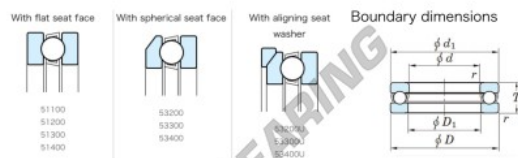

Thrust ball bearing 51117-JTEKT - 51117-JTEKT

<https://www.123bearing.ca/bearing-housing/deep-groove-bearing/thrust/51117-jtekt>

Thrust Ball Bearings - Single Direction

Bearing No.	Boundary dimensions (mm)					Basic load ratings (kN)		Fatigue load limit (kN)	Limiting speed (min-1)
	d	D	T	r	Ca	C0			
51117	85	110	19	1	57.4	150	6.8	2100	

PRODUCT FEATURES

Brand	JTEKT
N° Ean13	4549250134821
Inside diameter	85 mm
Outside diameter	110 mm
Thickness	19 mm
Limiting speed	2100 rpm
Dynamic load	57.4 kN
Static load	150 kN
Packaging	1

contact@123bearing.ca