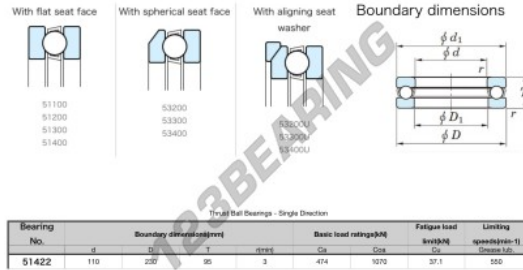

## PRODUCT FEATURES

Brand	JTEKT
N° Ean13	4549250135873
Inside diameter	110 mm
Outside diameter	230 mm
Thickness	95 mm
Limiting speed	550 rpm
Dynamic load	474 kN
Static load	1070 kN
Packaging	1

[contact@123bearing.ca](mailto:contact@123bearing.ca)