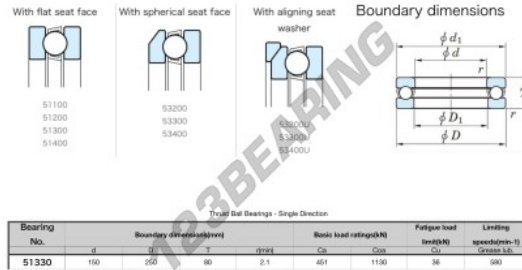

### PRODUCT FEATURES

Brand	JTEKT
N° Ean13	4549250135682
Inside diameter	150 mm
Outside diameter	250 mm
Thickness	80 mm
Limiting speed	580 rpm
Dynamic load	451 kN
Static load	1130 kN
Packaging	1

[contact@123bearing.ca](mailto:contact@123bearing.ca)