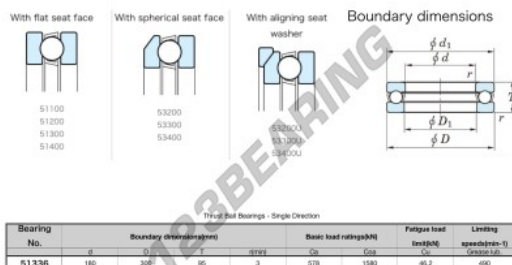

## Thrust ball bearing 51336-JTEKT - 51336-JTEKT

<https://www.123bearing.ca/bearing-housing/deep-groove-bearing/thrust/51336-jtekt>

### PRODUCT FEATURES

Brand	JTEKT
N° Ean13	3616060802880
Inside diameter	180 mm
Outside diameter	300 mm
Thickness	95 mm
Limiting speed	490 rpm
Dynamic load	578 kN
Static load	1580 kN
Packaging	1

[contact@123bearing.ca](mailto:contact@123bearing.ca)