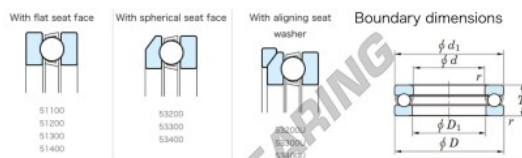

## Thrust ball bearing 53336-JTEKT - 53336-JTEKT

<https://www.123bearing.ca/bearing-housing/deep-groove-bearing/thrust/53336-jtekt>

Thrust Ball Bearings - Single Direction

Bearing No.	Boundary dimensions (mm)				Basic load ratings (kN)		Fatigue load limit (kN)	Limiting speed (rpm)
	d	D	T	DT	C <sub>0</sub>	C <sub>0R</sub>	C <sub>0L</sub>	
53336	180	300	99.3	3	578	1580	46.2	490

## PRODUCT FEATURES

Brand	JTEKT
N° Ean13	3616060803566
Inside diameter	180 mm
Outside diameter	300 mm
Thickness	99.3 mm
Limiting speed	490 rpm
Dynamic load	578 kN
Static load	1580 kN
Packaging	1

[contact@123bearing.ca](mailto:contact@123bearing.ca)