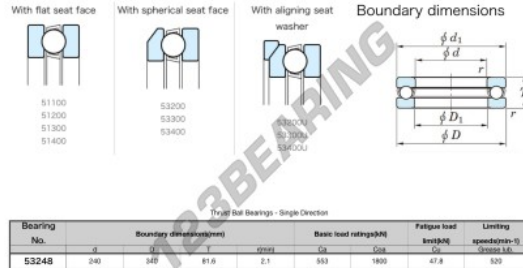

### PRODUCT FEATURES

Brand	JTEKT
N° Ean13	3616060803627
Inside diameter	240 mm
Outside diameter	340 mm
Thickness	81.6 mm
Limiting speed	5220 rpm
Dynamic load	553 kN
Static load	1800 kN
Packaging	1

[contact@123bearing.ca](mailto:contact@123bearing.ca)