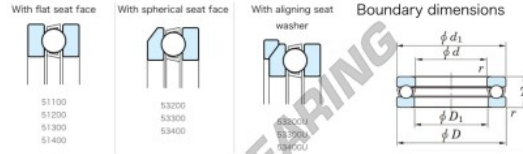

## Thrust ball bearing 53405U-JTEKT - 53405U-JTEKT

<https://www.123bearing.ca/bearing-housing/deep-groove-bearing/thrust/53405u-jtekt>

Thrust Ball Bearings - Single Direction

Bearing No.	Boundary dimensions (mm)				Basic load ratings (kN)		Fatigue load limit (kN)	Limiting speed (rpm)
	d	D	T	mm	C <sub>0</sub>	C <sub>0r</sub>	C <sub>0r</sub>	Speed (rpm)
53405U	25	60	29	1	69.5	89.4	4.05	2600

### PRODUCT FEATURES

Brand	JTEKT
N° Ean13	3616060803757
Inside diameter	25 mm
Outside diameter	60 mm
Thickness	29 mm
Limiting speed	2600 rpm
Dynamic load	69.5 kN
Static load	89.4 kN
Packaging	1

[contact@123bearing.ca](mailto:contact@123bearing.ca)