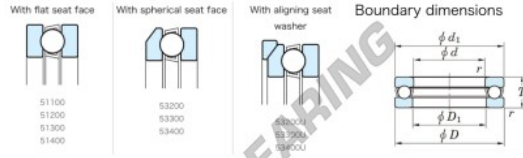

Thrust ball bearing 53206U-JTEKT - 53206U-JTEKT

<https://www.123bearing.ca/bearing-housing/deep-groove-bearing/thrust/53206u-jtekt>

Thrust Ball Bearings - Single Direction

Bearing No.	Boundary dimensions (mm)				Basic load ratings (kN)		Fatigue load		Limiting	
	d	d ₁	T	r	C ₀	C ₀	W (kN)	C ₀	Speed (rev./min)	Grease lub.
53206U	30	52	20	0.6	36.7	58.2	2.65	3400		

PRODUCT FEATURES

Brand	JTEKT
N° Ean13	4549250290213
Inside diameter	30 mm
Outside diameter	52 mm
Thickness	20 mm
Limiting speed	3400 rpm
Dynamic load	36.7 kN
Static load	58.2 kN
Packaging	1

contact@123bearing.ca