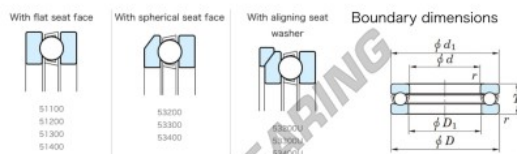

## Thrust ball bearing 53407U-JTEKT - 53407U-JTEKT

<https://www.123bearing.ca/bearing-housing/deep-groove-bearing/thrust/53407u-jtekt>

Thrust Ball Bearings - Single Direction

Bearing No.	Boundary dimensions (mm)			Basic load ratings (kN)	Fatigue load limit (kN)	Limiting speed (min-1)
	d	D	T			
53407U	35	80	37	109	155	1900

## PRODUCT FEATURES

Brand	JTEKT
N° Ean13	3616060803818
Inside diameter	35 mm
Outside diameter	80 mm
Thickness	37 mm
Limiting speed	1900 rpm
Dynamic load	109 kN
Static load	155 kN
Packaging	1

[contact@123bearing.ca](mailto:contact@123bearing.ca)