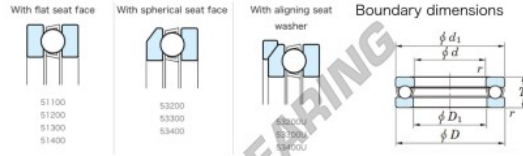

Thrust ball bearing 53413U-JTEKT - 53413U-JTEKT

<https://www.123bearing.ca/bearing-housing/deep-groove-bearing/thrust/53413u-jtekt>

Thrust Ball Bearings - Single Direction

Bearing No.	Boundary dimensions (mm)				Basic load ratings (kN)		Fatigue load limit (kN)	Limiting speed (min-1)
	d	D	T	Thrust	C ₀	C _{0r}	C _{0r}	
53413U	65	140	65	2	290	493	22	1000

PRODUCT FEATURES

Brand	JTEKT
N° Ean13	3616060803993
Inside diameter	65 mm
Outside diameter	140 mm
Thickness	65 mm
Limiting speed	1000 rpm
Dynamic load	290 kN
Static load	493 kN
Packaging	1

contact@123bearing.ca