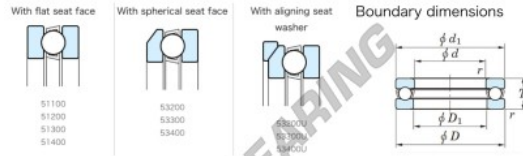

## Thrust ball bearing 53320U-JTEKT - 53320U-JTEKT

<https://www.123bearing.ca/bearing-housing/deep-groove-bearing/thrust/53320u-jtekt>

Thrust Ball Bearings - Single Direction

Bearing No.	Boundary dimensions (mm)				Basic load ratings (kN)		Fatigue load limit (kN)	Limiting speed (rpm)
	d	D	T	d <sub>1</sub>	C <sub>0</sub>	C	Speed (min-1) (DIN 62191)	
53320U	100	170	64	1.5	296	590	23.2	940

### PRODUCT FEATURES

Brand	JTEKT
N° Ean13	3616060804167
Inside diameter	100 mm
Outside diameter	170 mm
Thickness	64 mm
Limiting speed	940 rpm
Dynamic load	296 kN
Static load	595 kN
Packaging	1

[contact@123bearing.ca](mailto:contact@123bearing.ca)