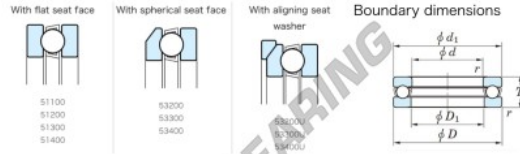

## Thrust ball bearing 53324U-JTEKT - 53324U-JTEKT

<https://www.123bearing.ca/bearing-housing/deep-groove-bearing/thrust/53324u-jtekt>

Thrust Ball Bearings - Single Direction

Bearing No.	Boundary dimensions (mm)			Type	Basic load ratings (kN)		Fatigue load limit (kN)	Limiting speed (min-1) (single dir.)
	d	D	T		C <sub>0</sub>	C		
53324U	120	210	80	2.1	389	869	35.5	710

### PRODUCT FEATURES

Brand	JTEKT
N° Ean13	3616060804211
Inside diameter	120 mm
Outside diameter	210 mm
Thickness	80 mm
Limiting speed	710 rpm
Dynamic load	389 kN
Static load	869 kN
Packaging	1

[contact@123bearing.ca](mailto:contact@123bearing.ca)