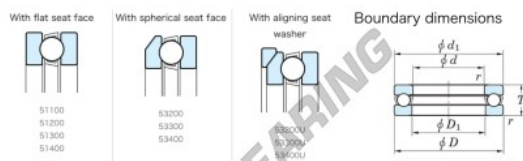

Thrust ball bearing 53230U-JTEKT - 53230U-JTEKT

<https://www.123bearing.ca/bearing-housing/deep-groove-bearing/thrust/53230u-jtekt>

Thrust Ball Bearings - Single Direction

Bearing No.	Boundary dimensions (mm)				Basic load ratings (kN)		Fatigue load	Limiting
	d	D	T	df	C ₀	C	lim(kN)	speed(rpm)-1 (min/30)
53230U	150	215	60	15.5	266	652	21.8	640

PRODUCT FEATURES

Brand	JTEKT
N° Ean13	3616060804600
Inside diameter	150 mm
Outside diameter	215 mm
Thickness	60 mm
Limiting speed	840 rpm
Dynamic load	266 kN
Static load	652 kN
Packaging	1

contact@123bearing.ca