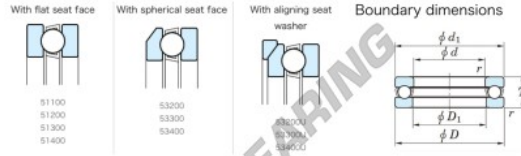

Thrust ball bearing 53232U-JTEKT - 53232U-JTEKT

<https://www.123bearing.ca/bearing-housing/deep-groove-bearing/thrust/53232u-jtekt>

Thrust Ball Bearings - Single Direction

Bearing No.	Boundary dimensions (mm)				Basic load ratings (kN)		Fatigue load limit (kN)	Limiting speed (rpm) - II
	d	D	T	mm	C ₀	C		
53232U	160	225	61	1.5	279	718	23.4	810

PRODUCT FEATURES

Brand	JTEKT
N° Ean13	3616060804624
Inside diameter	160 mm
Outside diameter	225 mm
Thickness	61 mm
Limiting speed	810 rpm
Dynamic load	279 kN
Static load	718 kN
Packaging	1

contact@123bearing.ca