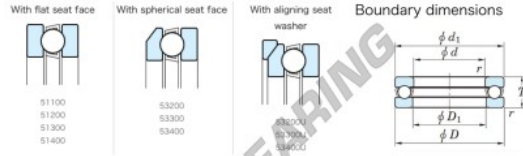

Thrust ball bearing 53232U-JTEKT - 53232U-JTEKT

<https://www.123bearing.ca/bearing-housing/deep-groove-bearing/thrust/53232u-jtekt>

Thrust Ball Bearings - Single Direction

Bearing No.	Boundary dimensions (mm)				Basic load ratings (kN)		Fatigue load limit (kN)	Limiting speed (rpm) - II
	d	D	T	mmf1	C0	C10		
53232U	160	225	61	1.5	279	718	23.4	810

PRODUCT FEATURES

Brand	JTEKT
N° Ean13	3616060804624
Inside diameter	160 mm
Outside diameter	225 mm
Thickness	61 mm
Limiting speed	810 rpm
Dynamic load	279 kN
Static load	718 kN
Packaging	1

contact@123bearing.ca