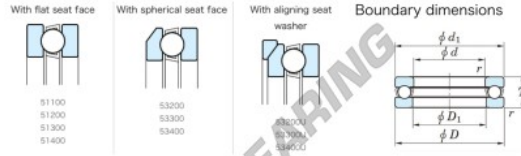

## Thrust ball bearing 53232U-JTEKT - 53232U-JTEKT

<https://www.123bearing.ca/bearing-housing/deep-groove-bearing/thrust/53232u-jtekt>

Thrust Ball Bearings - Single Direction

Bearing No.	Boundary dimensions (mm)				Basic load ratings (kN)		Fatigue load limit (kN)	Limiting speed (rpm)
	d	D	T	mmf1	C <sub>0</sub>	C		
53232U	160	225	61	1.5	279	718	23.4	810

### PRODUCT FEATURES

Brand	JTEKT
N° Ean13	3616060804624
Inside diameter	160 mm
Outside diameter	225 mm
Thickness	61 mm
Limiting speed	810 rpm
Dynamic load	279 kN
Static load	718 kN
Packaging	1

[contact@123bearing.ca](mailto:contact@123bearing.ca)