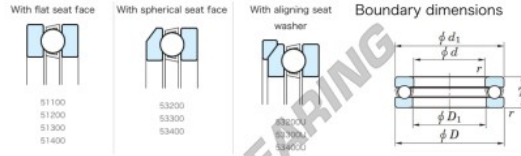

Thrust ball bearing 53232U-JTEKT - 53232U-JTEKT

<https://www.123bearing.ca/bearing-housing/deep-groove-bearing/thrust/53232u-jtekt>

Thrust Ball Bearings - Single Direction

Bearing No.	Boundary dimensions (mm)				Basic load ratings (kN)		Fatigue load limit (kN)	Limiting speed (rpm) - II
	d	D	T	mm91	C0	C0a		
53232U	160	225	61	1.5	279	718	23.4	810

PRODUCT FEATURES

Brand	JTEKT
N° Ean13	3616060804624
Inside diameter	160 mm
Outside diameter	225 mm
Thickness	61 mm
Limiting speed	810 rpm
Dynamic load	279 kN
Static load	718 kN
Packaging	1

contact@123bearing.ca