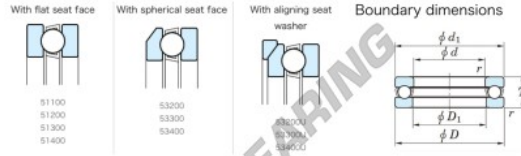

Thrust ball bearing 53232U-JTEKT - 53232U-JTEKT

<https://www.123bearing.ca/bearing-housing/deep-groove-bearing/thrust/53232u-jtekt>

Thrust Ball Bearings - Single Direction

Bearing No.	Boundary dimensions (mm)				Basic load ratings (kN)		Fatigue load limit (kN)	Limiting speed (rpm) - II
	d	D	T	mm1	C ₀	C ₁₀		
53232U	160	225	61	1.5	279	718	23.4	810

PRODUCT FEATURES

Brand	JTEKT
N° Ean13	3616060804624
Inside diameter	160 mm
Outside diameter	225 mm
Thickness	61 mm
Limiting speed	810 rpm
Dynamic load	279 kN
Static load	718 kN
Packaging	1

contact@123bearing.ca