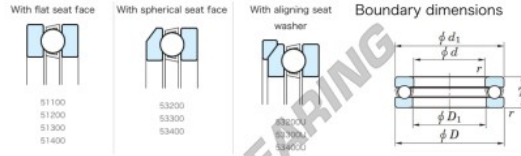

## Thrust ball bearing 53232U-JTEKT - 53232U-JTEKT

<https://www.123bearing.ca/bearing-housing/deep-groove-bearing/thrust/53232u-jtekt>

Thrust Ball Bearings - Single Direction

Bearing No.	Boundary dimensions (mm)				Basic load ratings (kN)		Fatigue load limit (kN)	Limiting speed (rpm) - II
	d	D	T	mm1	C0	C10		
53232U	160	225	61	1.5	279	718	23.4	810

### PRODUCT FEATURES

Brand	JTEKT
N° Ean13	3616060804624
Inside diameter	160 mm
Outside diameter	225 mm
Thickness	61 mm
Limiting speed	810 rpm
Dynamic load	279 kN
Static load	718 kN
Packaging	1

[contact@123bearing.ca](mailto:contact@123bearing.ca)