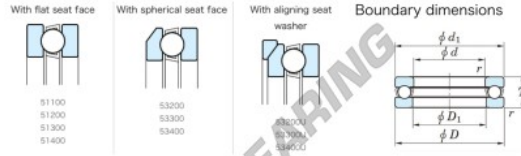

Thrust ball bearing 53232U-JTEKT - 53232U-JTEKT

<https://www.123bearing.ca/bearing-housing/deep-groove-bearing/thrust/53232u-jtekt>

Thrust Ball Bearings - Single Direction

Bearing No.	Boundary dimensions (mm)				Basic load ratings (kN)		Fatigue load limit (kN)	Limiting speed (rpm) - II
	d	D	T	mm1	C0	C10		
53232U	160	225	61	1.5	279	718	23.4	810

PRODUCT FEATURES

Brand	JTEKT
N° Ean13	3616060804624
Inside diameter	160 mm
Outside diameter	225 mm
Thickness	61 mm
Limiting speed	810 rpm
Dynamic load	279 kN
Static load	718 kN
Packaging	1

contact@123bearing.ca