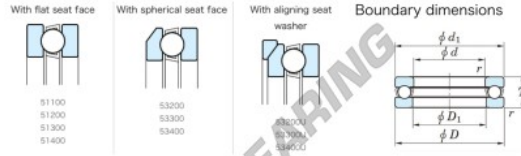

Thrust ball bearing 53232U-JTEKT - 53232U-JTEKT

<https://www.123bearing.ca/bearing-housing/deep-groove-bearing/thrust/53232u-jtekt>

Thrust Ball Bearings - Single Direction

Bearing No.	Boundary dimensions (mm)				Basic load ratings (kN)		Fatigue load limit (kN)	Limiting speed (rpm) - II
	d	D	T	mmf1	C0	C0a		
53232U	160	225	61	1.5	279	718	23.4	810

PRODUCT FEATURES

Brand	JTEKT
N° Ean13	3616060804624
Inside diameter	160 mm
Outside diameter	225 mm
Thickness	61 mm
Limiting speed	810 rpm
Dynamic load	279 kN
Static load	718 kN
Packaging	1

contact@123bearing.ca