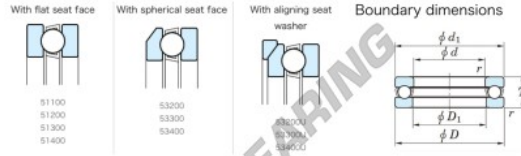

Thrust ball bearing 53232U-JTEKT - 53232U-JTEKT

<https://www.123bearing.ca/bearing-housing/deep-groove-bearing/thrust/53232u-jtekt>

Thrust Ball Bearings - Single Direction

Bearing No.	Boundary dimensions (mm)				Basic load ratings (kN)		Fatigue load limit (kN)	Limiting speed (rpm) - II
	d	D	T	mm1	C ₀	C		
53232U	160	225	61	1.5	279	718	23.4	810

PRODUCT FEATURES

Brand	JTEKT
N° Ean13	3616060804624
Inside diameter	160 mm
Outside diameter	225 mm
Thickness	61 mm
Limiting speed	810 rpm
Dynamic load	279 kN
Static load	718 kN
Packaging	1

contact@123bearing.ca