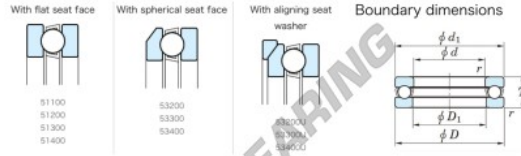

## Thrust ball bearing 53232U-JTEKT - 53232U-JTEKT

<https://www.123bearing.ca/bearing-housing/deep-groove-bearing/thrust/53232u-jtekt>

Thrust Ball Bearings - Single Direction

Bearing No.	Boundary dimensions (mm)				Basic load ratings (kN)		Fatigue load limit (kN)	Limiting speed (rpm) - II
	d	D	T	mm1	C <sub>0</sub>	C <sub>10</sub>		
53232U	160	225	61	1.5	279	718	23.4	810

### PRODUCT FEATURES

Brand	JTEKT
N° Ean13	3616060804624
Inside diameter	160 mm
Outside diameter	225 mm
Thickness	61 mm
Limiting speed	810 rpm
Dynamic load	279 kN
Static load	718 kN
Packaging	1

[contact@123bearing.ca](mailto:contact@123bearing.ca)