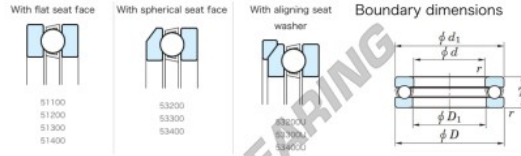

Thrust ball bearing 53232U-JTEKT - 53232U-JTEKT

<https://www.123bearing.ca/bearing-housing/deep-groove-bearing/thrust/53232u-jtekt>

Thrust Ball Bearings - Single Direction

Bearing No.	Boundary dimensions (mm)				Basic load ratings (kN)		Fatigue load	Limiting
	d	D	T	mmf1	C0	C0a	(kN)(kN)	speed (rpm)(-1) (min./min.)
53232U	160	225	61	1.5	279	718	23.4	810

PRODUCT FEATURES

Brand	JTEKT
N° Ean13	3616060804624
Inside diameter	160 mm
Outside diameter	225 mm
Thickness	61 mm
Limiting speed	810 rpm
Dynamic load	279 kN
Static load	718 kN
Packaging	1

contact@123bearing.ca