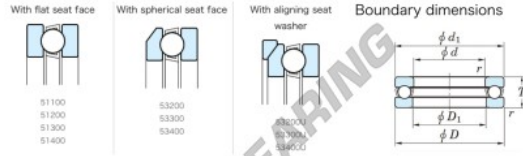

Thrust ball bearing 53232U-JTEKT - 53232U-JTEKT

<https://www.123bearing.ca/bearing-housing/deep-groove-bearing/thrust/53232u-jtekt>

Thrust Ball Bearings - Single Direction

Bearing No.	Boundary dimensions (mm)				Basic load ratings (kN)		Fatigue load limit (kN)	Limiting speed (rpm) - II
	d	D	T	mm1	C0	C10		
53232U	160	225	61	1.5	279	718	23.4	810

PRODUCT FEATURES

Brand	JTEKT
N° Ean13	3616060804624
Inside diameter	160 mm
Outside diameter	225 mm
Thickness	61 mm
Limiting speed	810 rpm
Dynamic load	279 kN
Static load	718 kN
Packaging	1

contact@123bearing.ca