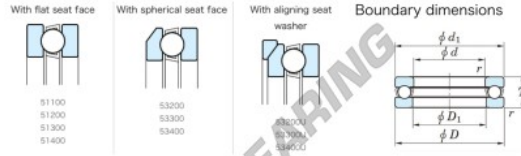

Thrust ball bearing 53232U-JTEKT - 53232U-JTEKT

<https://www.123bearing.ca/bearing-housing/deep-groove-bearing/thrust/53232u-jtekt>

Thrust Ball Bearings - Single Direction

Bearing No.	Boundary dimensions (mm)				Basic load ratings (kN)		Fatigue load	Limiting
	d	D	T	mmf1	C0	C0a	(kN)(kN)	speed (rpm)(-1) (min)(max)
53232U	160	225	61	1.5	279	718	23.4	810

PRODUCT FEATURES

Brand	JTEKT
N° Ean13	3616060804624
Inside diameter	160 mm
Outside diameter	225 mm
Thickness	61 mm
Limiting speed	810 rpm
Dynamic load	279 kN
Static load	718 kN
Packaging	1

contact@123bearing.ca