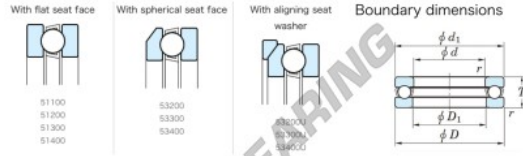

## Thrust ball bearing 53232U-JTEKT - 53232U-JTEKT

<https://www.123bearing.ca/bearing-housing/deep-groove-bearing/thrust/53232u-jtekt>

Thrust Ball Bearings - Single Direction

Bearing No.	Boundary dimensions (mm)				Basic load ratings (kN)		Fatigue load limit (kN)	Limiting speed (rpm) - II
	d	D	T	mm1	C <sub>0</sub>	C <sub>10</sub>		
53232U	160	225	61	1.5	279	718	23.4	810

### PRODUCT FEATURES

Brand	JTEKT
N° Ean13	3616060804624
Inside diameter	160 mm
Outside diameter	225 mm
Thickness	61 mm
Limiting speed	810 rpm
Dynamic load	279 kN
Static load	718 kN
Packaging	1

[contact@123bearing.ca](mailto:contact@123bearing.ca)