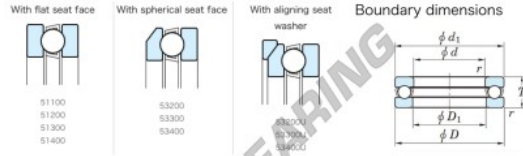

Thrust ball bearing 53232U-JTEKT - 53232U-JTEKT

<https://www.123bearing.ca/bearing-housing/deep-groove-bearing/thrust/53232u-jtekt>

Thrust Ball Bearings - Single Direction

Bearing No.	Boundary dimensions (mm)				Basic load ratings (kN)		Fatigue load	Limiting
	d	D	T	mmf1	C ₀	C ₀₁	limit (rpm-1) Dynamic	
53232U	160	225	61	1.5	279	718	23.4	810

PRODUCT FEATURES

Brand	JTEKT
N° Ean13	3616060804624
Inside diameter	160 mm
Outside diameter	225 mm
Thickness	61 mm
Limiting speed	810 rpm
Dynamic load	279 kN
Static load	718 kN
Packaging	1

contact@123bearing.ca