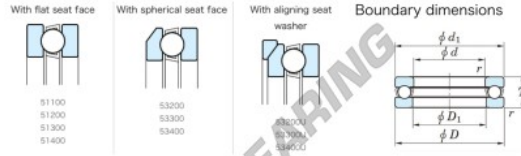

Thrust ball bearing 53232U-JTEKT - 53232U-JTEKT

<https://www.123bearing.ca/bearing-housing/deep-groove-bearing/thrust/53232u-jtekt>

Thrust Ball Bearings - Single Direction

Bearing No.	Boundary dimensions (mm)				Basic load ratings (kN)		Fatigue load limit (kN)	Limiting speed (rpm) - II
	d	D	T	mmf1	C0	C10		
53232U	160	225	61	1.5	279	718	23.4	810

PRODUCT FEATURES

Brand	JTEKT
N° Ean13	3616060804624
Inside diameter	160 mm
Outside diameter	225 mm
Thickness	61 mm
Limiting speed	810 rpm
Dynamic load	279 kN
Static load	718 kN
Packaging	1

contact@123bearing.ca