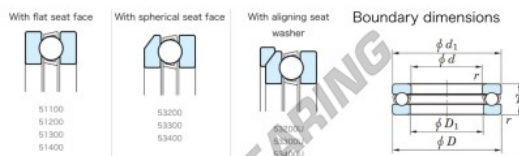

Thrust ball bearing 53234U-JTEKT - 53234U-JTEKT

<https://www.123bearing.ca/bearing-housing/deep-groove-bearing/thrust/53234u-jtekt>

| Bearing No. | Boundary dimensions (mm) | | | | Basic load ratings (kN) | | Fatigue load limit (kN) | Limiting speed (min ⁻¹) |
|-------------|--------------------------|-----|----|-----|-------------------------|-----------------|-------------------------|-------------------------------------|
| | d | D | T | r | C ₀ | C _{0R} | C _{0L} | |
| 53234U | 170 | 240 | 65 | 1.5 | 326 | 834 | 26.3 | 750 |

PRODUCT FEATURES

| | |
|------------------|---------------|
| Brand | JTEKT |
| N° Ean13 | 3616060804648 |
| Inside diameter | 170 mm |
| Outside diameter | 240 mm |
| Thickness | 65 mm |
| Limiting speed | 750 rpm |
| Dynamic load | 326 kN |
| Static load | 834 kN |
| Packaging | 1 |