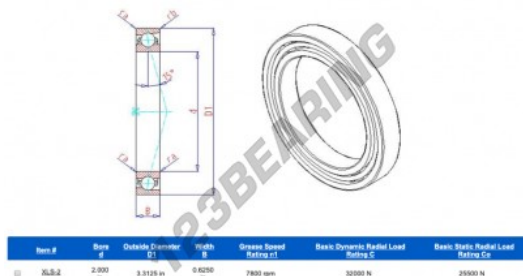

## Deep groove ball bearing single row XLS2 - XLJ-2

<https://www.123bearing.ca/bearing-housing/deep-groove-bearing/single-row/xlj-2>

### PRODUCT FEATURES

Brand	GEN
Inside diameter	50.8 mm
Inside diameter	2" inch
Outside diameter	84.138 mm
Outside diameter	3 5/16" inch
Thickness	15.875 mm
Thickness	5/8" inch
Limiting speed	7800 rpm
Weight	316 g
Dynamic load	32 kN
Static load	25.5 kN
Packaging	1