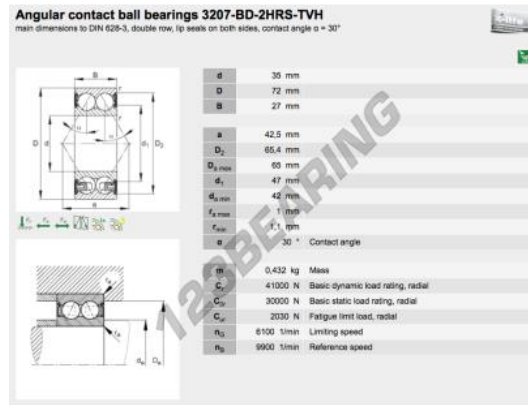

Deep groove ball bearing single row 3207-BD-XL-2HRS-TVH-FAG - 3207-BD-XL-2HRS-TVH-FAG

<https://www.123bearing.ca/bearing-housing/deep-groove-bearing/single-row/3207-bd-xl-2hrs-tvh-fag>

PRODUCT FEATURES

Brand	FAG
N° Ean13	4012802477535
Inside diameter	35 mm
Outside diameter	72 mm
Thickness	27 mm
Weight	451 g
Packaging	1