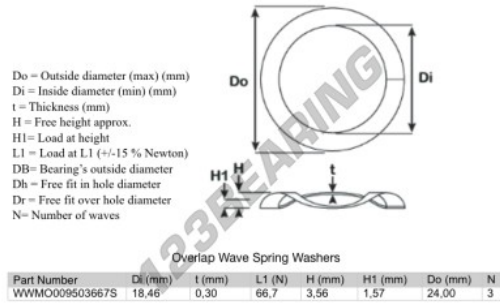

Overlap wave spring washer

OWSW-24-18.460-0.300-3-SS - OWSW-24-18.460-0.300-3-SS

<https://www.123bearing.ca/accessories/washer/overlap-wave-spring-washer/owsw-24-18.460-0.300-3-ss>

PRODUCT FEATURES

Brand	GEN
Inside diameter	18.46 mm
Weight	1 g
Thickness	0.3 mm
Material	-
Packaging	-
Load at L1	66.7 N
Approximate headroom	3.56 mm
Load height	1.57
Outside diameter (max)	24 mm
Number of waves	3
Standard	-