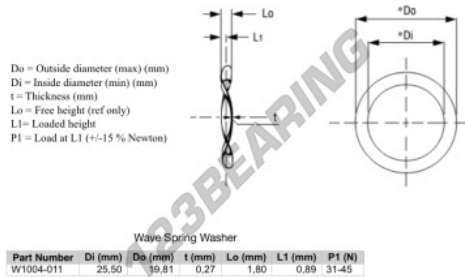

Wave spring washer

WSW-25.500-19.810-0.270 - WSW-25.500-19.810-0.270

<https://www.123bearing.ca/accessories/washer/wave-spring-washer/wsw-25.500-19.810-0.270>

PRODUCT FEATURES

Brand	GEN
Inside diameter	19.81 mm
Outside diameter	25.5 mm
Thickness	0.27 mm
Material	STEEL
Clearance height	1.8 mm
Packaging	1
Loaded height	0.89
Flat load (approx)	38 N
Standard	No standard