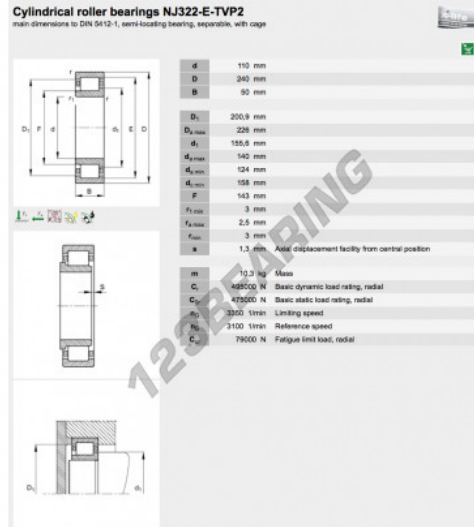

Roller bearing NJ322-E-TVP2-FAG - NJ322-E-XL-TVP2-FAG

<https://www.123bearing.ca/bearing-housing/roller-bearing/roller/nj322-e-xl-tvp2-fag>

PRODUCT FEATURES

Brand	FAG
N° Ean13	4012801229579
Inside diameter	110 mm
Outside diameter	240 mm
Thickness	50 mm
Limiting speed	3850 rpm
Weight	10500 g
Dynamic load	495 kN
Static load	475 kN
Packaging	1
Standard	No standard