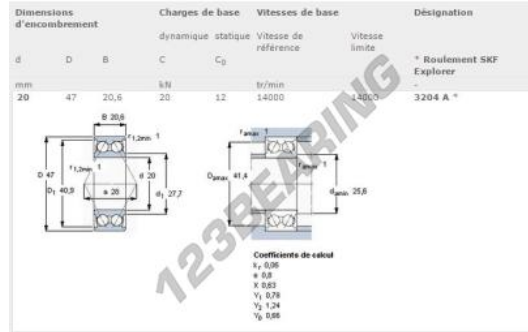

Deep groove ball bearing single row 3204-2RS-SKF - 3204-2RSH-SKF

<https://www.123bearing.ca/bearing-housing/deep-groove-bearing/single-row/3204-2rsh-skf>

PRODUCT FEATURES

Brand	SKF
N° Ean13	7316571483573
Inside diameter	20 mm
Sealing	Seal on both sides
Cage	Sheet metal
Radial class	CN
Contact angle	30 °
Outside diameter	47 mm
Thickness	20.6 mm
Limiting speed	14000 rpm
Weight	153 g
Dynamic load	20.4 kN
Static load	12.9 kN
Packaging	1