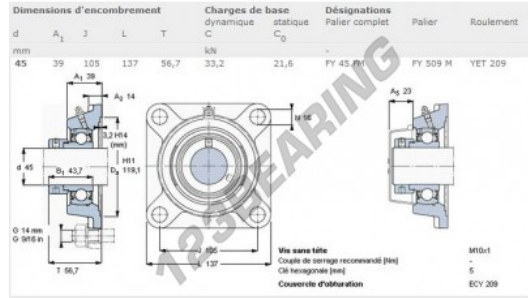

Housed bearing 4 bolts FY45-FM-SKF - FY45-FM-SKF

<https://www.123bearing.ca/bearing-housing/housed-bearing/cast-iron-housed-bearing-4/fy45-fm-skf>

PRODUCT FEATURES

Brand	SKF
N° Ean13	7316577747907
Shaft diameter	45 mm
No. of fasteners	4
Tightening	Eccentric locking ring
Mounting center distance	105 mm
Limiting speed	4300 rpm
Material	cast iron
Weight	2150 g
Dynamic load	33 kN
Static load	22 kN
Packaging	-
Standard	No standard