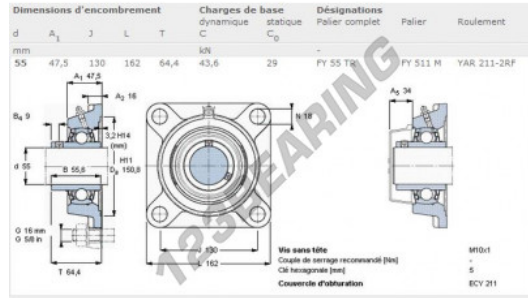

## Housed bearing 4 bolts FY55-TR-SKF - FY55-TR-SKF

<https://www.123bearing.ca/bearing-housing/housed-bearing/cast-iron-housed-bearing-4/fy55-tr-skf>

### PRODUCT FEATURES

Brand	SKF
N° Ean13	7316571180687
Shaft diameter	55 mm
No. of fasteners	4
Tightening	set screw
Mounting center distance	130 mm
Limiting speed	1900 rpm
Material	cast iron
Weight	3600 g
Dynamic load	44 kN
Static load	29 kN
Packaging	1