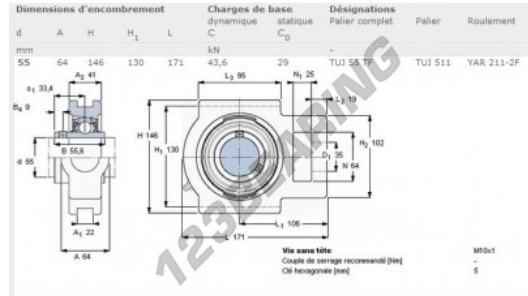

## Housed bearing 1 bolt TUJ55-TF-SKF - TUJ55-TF-SKF

<https://www.123bearing.ca/bearing-housing/housed-bearing/cast-iron-housed-bearing-1/tuj55-tf-skf>

### PRODUCT FEATURES

Brand	SKF
N° Ean13	7316570322736
Shaft diameter	55 mm
No. of fasteners	1
Tightening	Set screw
Limiting speed	3600 rpm
Material	cast iron
Weight	3850 g
Dynamic load	44 kN
Static load	29 kN
Packaging	1