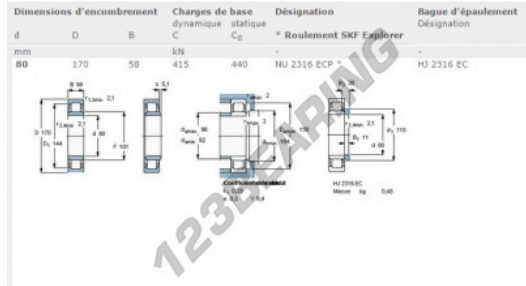

Roller bearing NU2316-ECP-SKF - NU2316-ECP-SKF

<https://www.123bearing.ca/bearing-housing/roller-bearing/roller/nu2316-ecp-skf>

PRODUCT FEATURES

Brand	SKF
N° Ean13	7316577029638
Inside diameter	80 mm
Outside diameter	170 mm
Thickness	58 mm
Weight	5832 g
Packaging	1