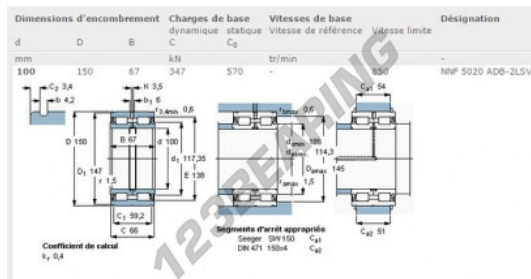

Roller bearing NNF5020-ADB-2LSV-SKF - NNF5020-ADB-2LSV-SKF

<https://www.123bearing.ca/bearing-housing/roller-bearing/roller/nnf5020-adb-2lsv-skf>

PRODUCT FEATURES

Brand	SKF
N° Ean13	3663952162089
Inside diameter	100 mm
Outside diameter	150 mm
Thickness	67 mm
Packaging	1