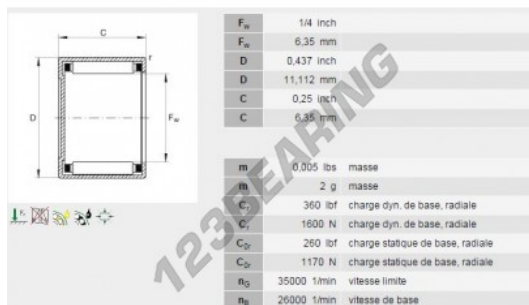

Drawn cup roller bearing BCE44-INA - BCE44-INA

<https://www.123bearing.ca/bearing-housing/needle-roller-bearing/drawn-cup/bce44-ina>

PRODUCT FEATURES

Brand	INA
N° Ean13	3663952171968
Inside diameter	6.35 mm
Outside diameter	11.11 mm
Thickness	6.35 mm
Packaging	1