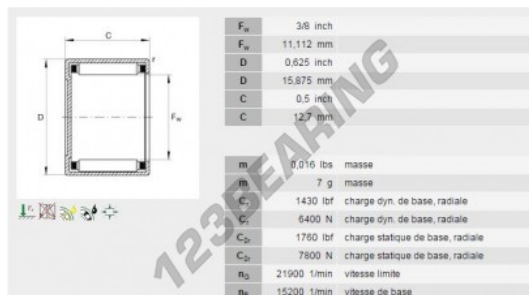

## Drawn cup roller bearing BCE78-INA - BCE78-INA

<https://www.123bearing.ca/bearing-housing/needle-roller-bearing/drawn-cup/bce78-ina>

### PRODUCT FEATURES

Brand	INA
N° Ean13	3663952172064
Inside diameter	11.11 mm
Outside diameter	15.88 mm
Thickness	12.7 mm
Packaging	1

[contact@123bearing.ca](mailto:contact@123bearing.ca)

+1(646) 712 9672